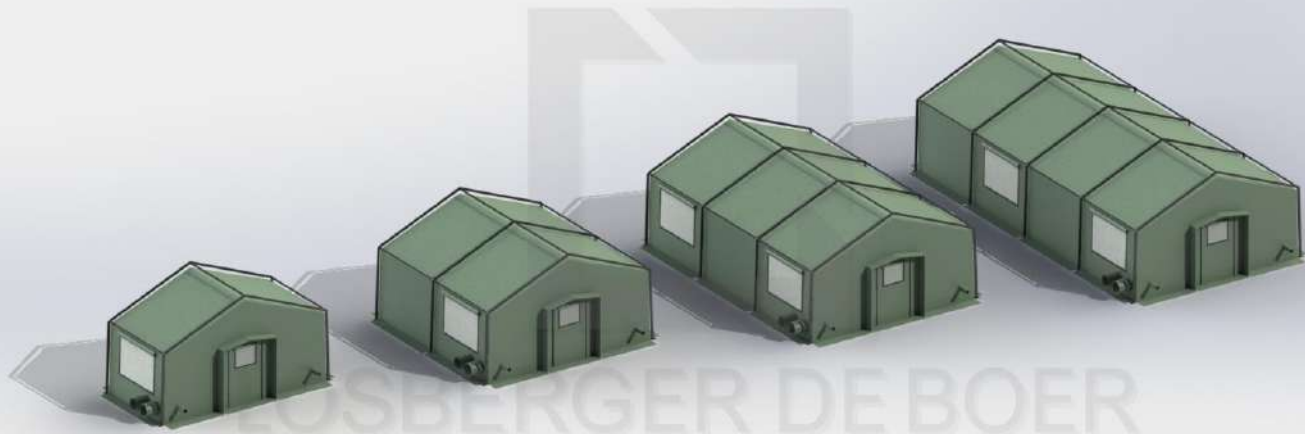

Collapsible TAM Tents

TAM 18

TAM 36

TAM 54

TAM 70

Sturdy, collapsible frame tent for all uses

Our TAM tents consist of a **robust, aluminium alloy frame** with ruggedized hinges and a **PVC cover that is hung from the frame**. The frame structure contains an **integrated rope and pulley system** which facilitates deployment and dismantling and allows for compact transport and packing. Fitted with hinges, the complete frame can be collapsed and folded for storage in very little time.

The shelter design allows for a **single stage deployment** of the outer skin, integrated flooring and inner liner simultaneously. **Once hung to the frame, the outer skin and inner liner naturally stretch into position**. The main outer skin of the shelter is manufactured using heavy-duty polyester fabric coated on either side with a fully waterproof, anti-fungus and UV resistant PVC layer.

Set up:

10 to 30 minutes,
2 to 5 people

Load Resistance:

- Wind: 100 km/h
- Snow: 50 kg/m²

Colours:

- White
- NATO Green
- Sand

- Heavy-duty frame and cover
- No tools required
- Tactical design
- Modular design for flexible deployments
- Fully water-proof and black-out cover
- Suitable for first responders and army troops

www.losbergerdeboer.com

LOSBERGER DE BOER
BACHMANN RDS

Collapsible TAM Tents

	TAM 18	TAM 36	TAM 54	TAG 70
Legs	4	6	8	10

Outer dimensions	Outer surface (footprint)	16.82 sqm	33.64 sqm	50.46 sqm	67.28 sqm
	Outer width	5.8 m	5.8 m	5.8 m	5.8 m
	Outer length	2.9 m	5.8 m	8.7 m	11.6 m
	Outer lateral height	2.20 m	2.20 m	2.20 m	2.20 m
	Outer peak height	3.25 m	3.25 m	3.25 m	3.25 m
Assembly	Assembly duration	10 min	15 min	25 min	30 min
	Staff needed	2 people	3 people	4 people	5 people